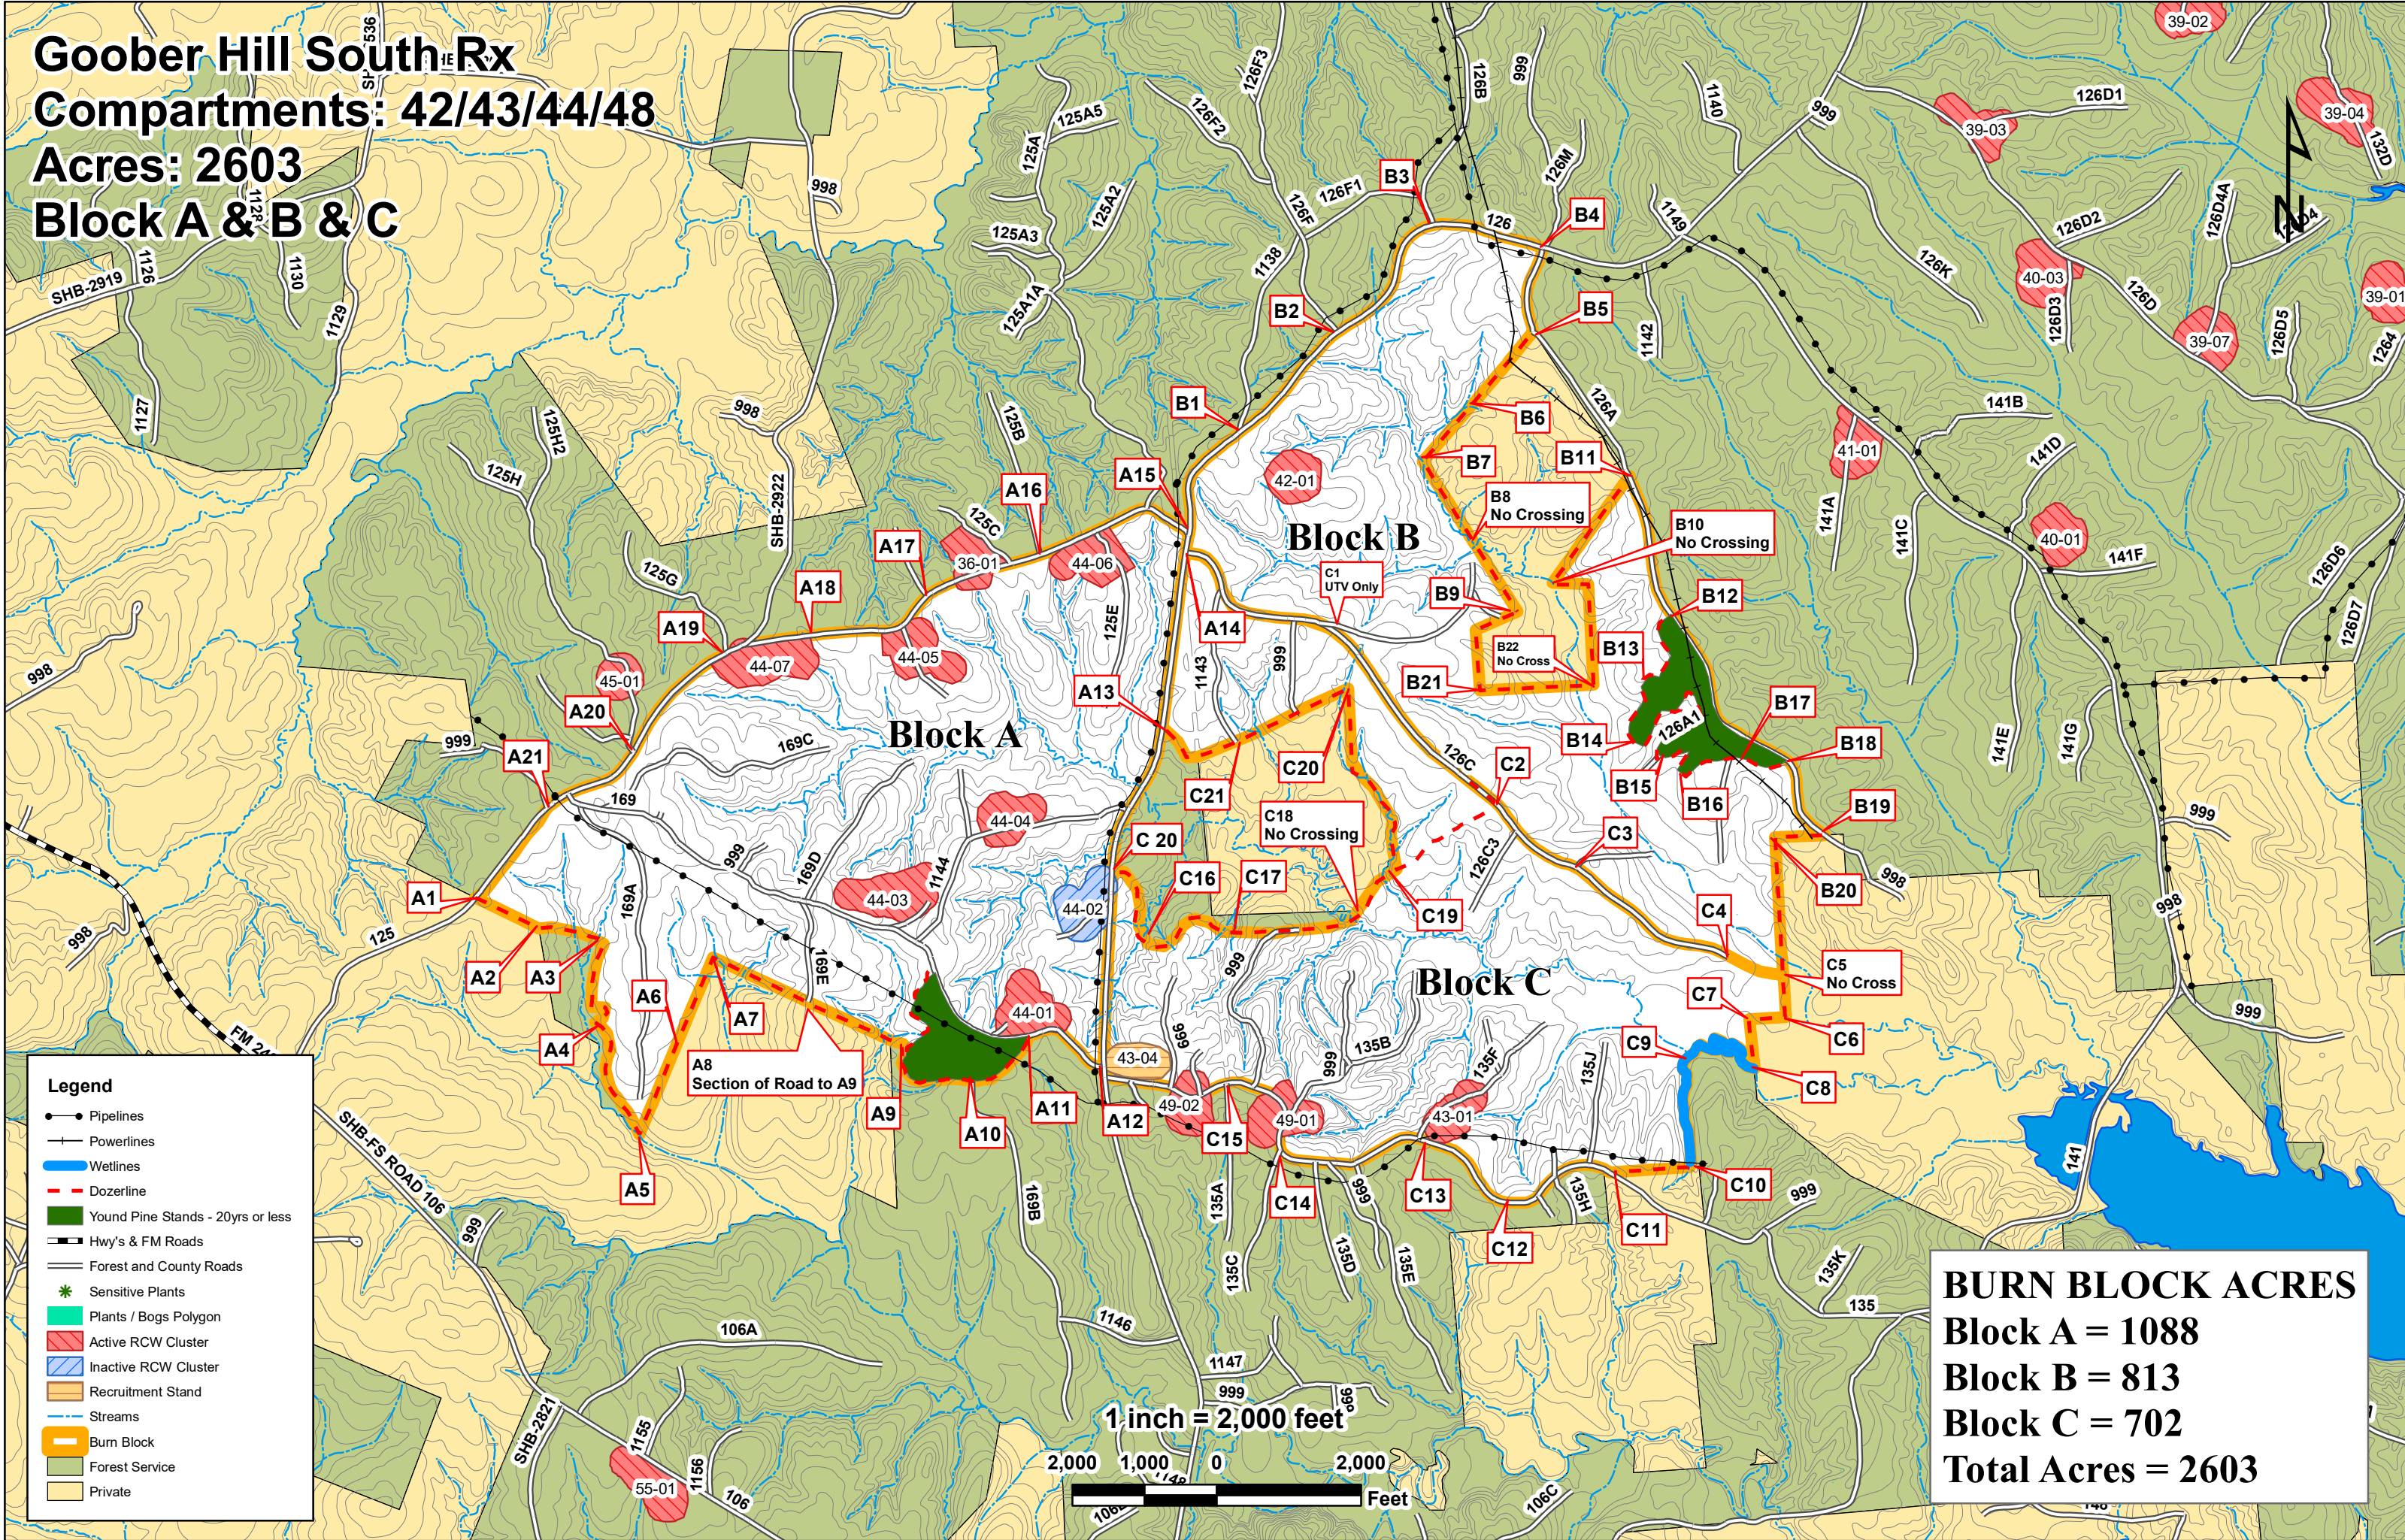

Goober Hill South Rx
Compartments: 42/43/44/48
Acres: 2603
Block A & B & C

- Legend**
- Pipelines
 - Powerlines
 - Wetlines
 - - - Dozerline
 - Young Pine Stands - 20yrs or less
 - Hwy's & FM Roads
 - Forest and County Roads
 - * Sensitive Plants
 - Plants / Bogs Polygon
 - Active RCW Cluster
 - Inactive RCW Cluster
 - Recruitment Stand
 - Streams
 - Burn Block
 - Forest Service
 - Private

BURN BLOCK ACRES
Block A = 1088
Block B = 813
Block C = 702
Total Acres = 2603

1 inch = 2,000 feet
 2,000 1,000 0 2,000
 Feet