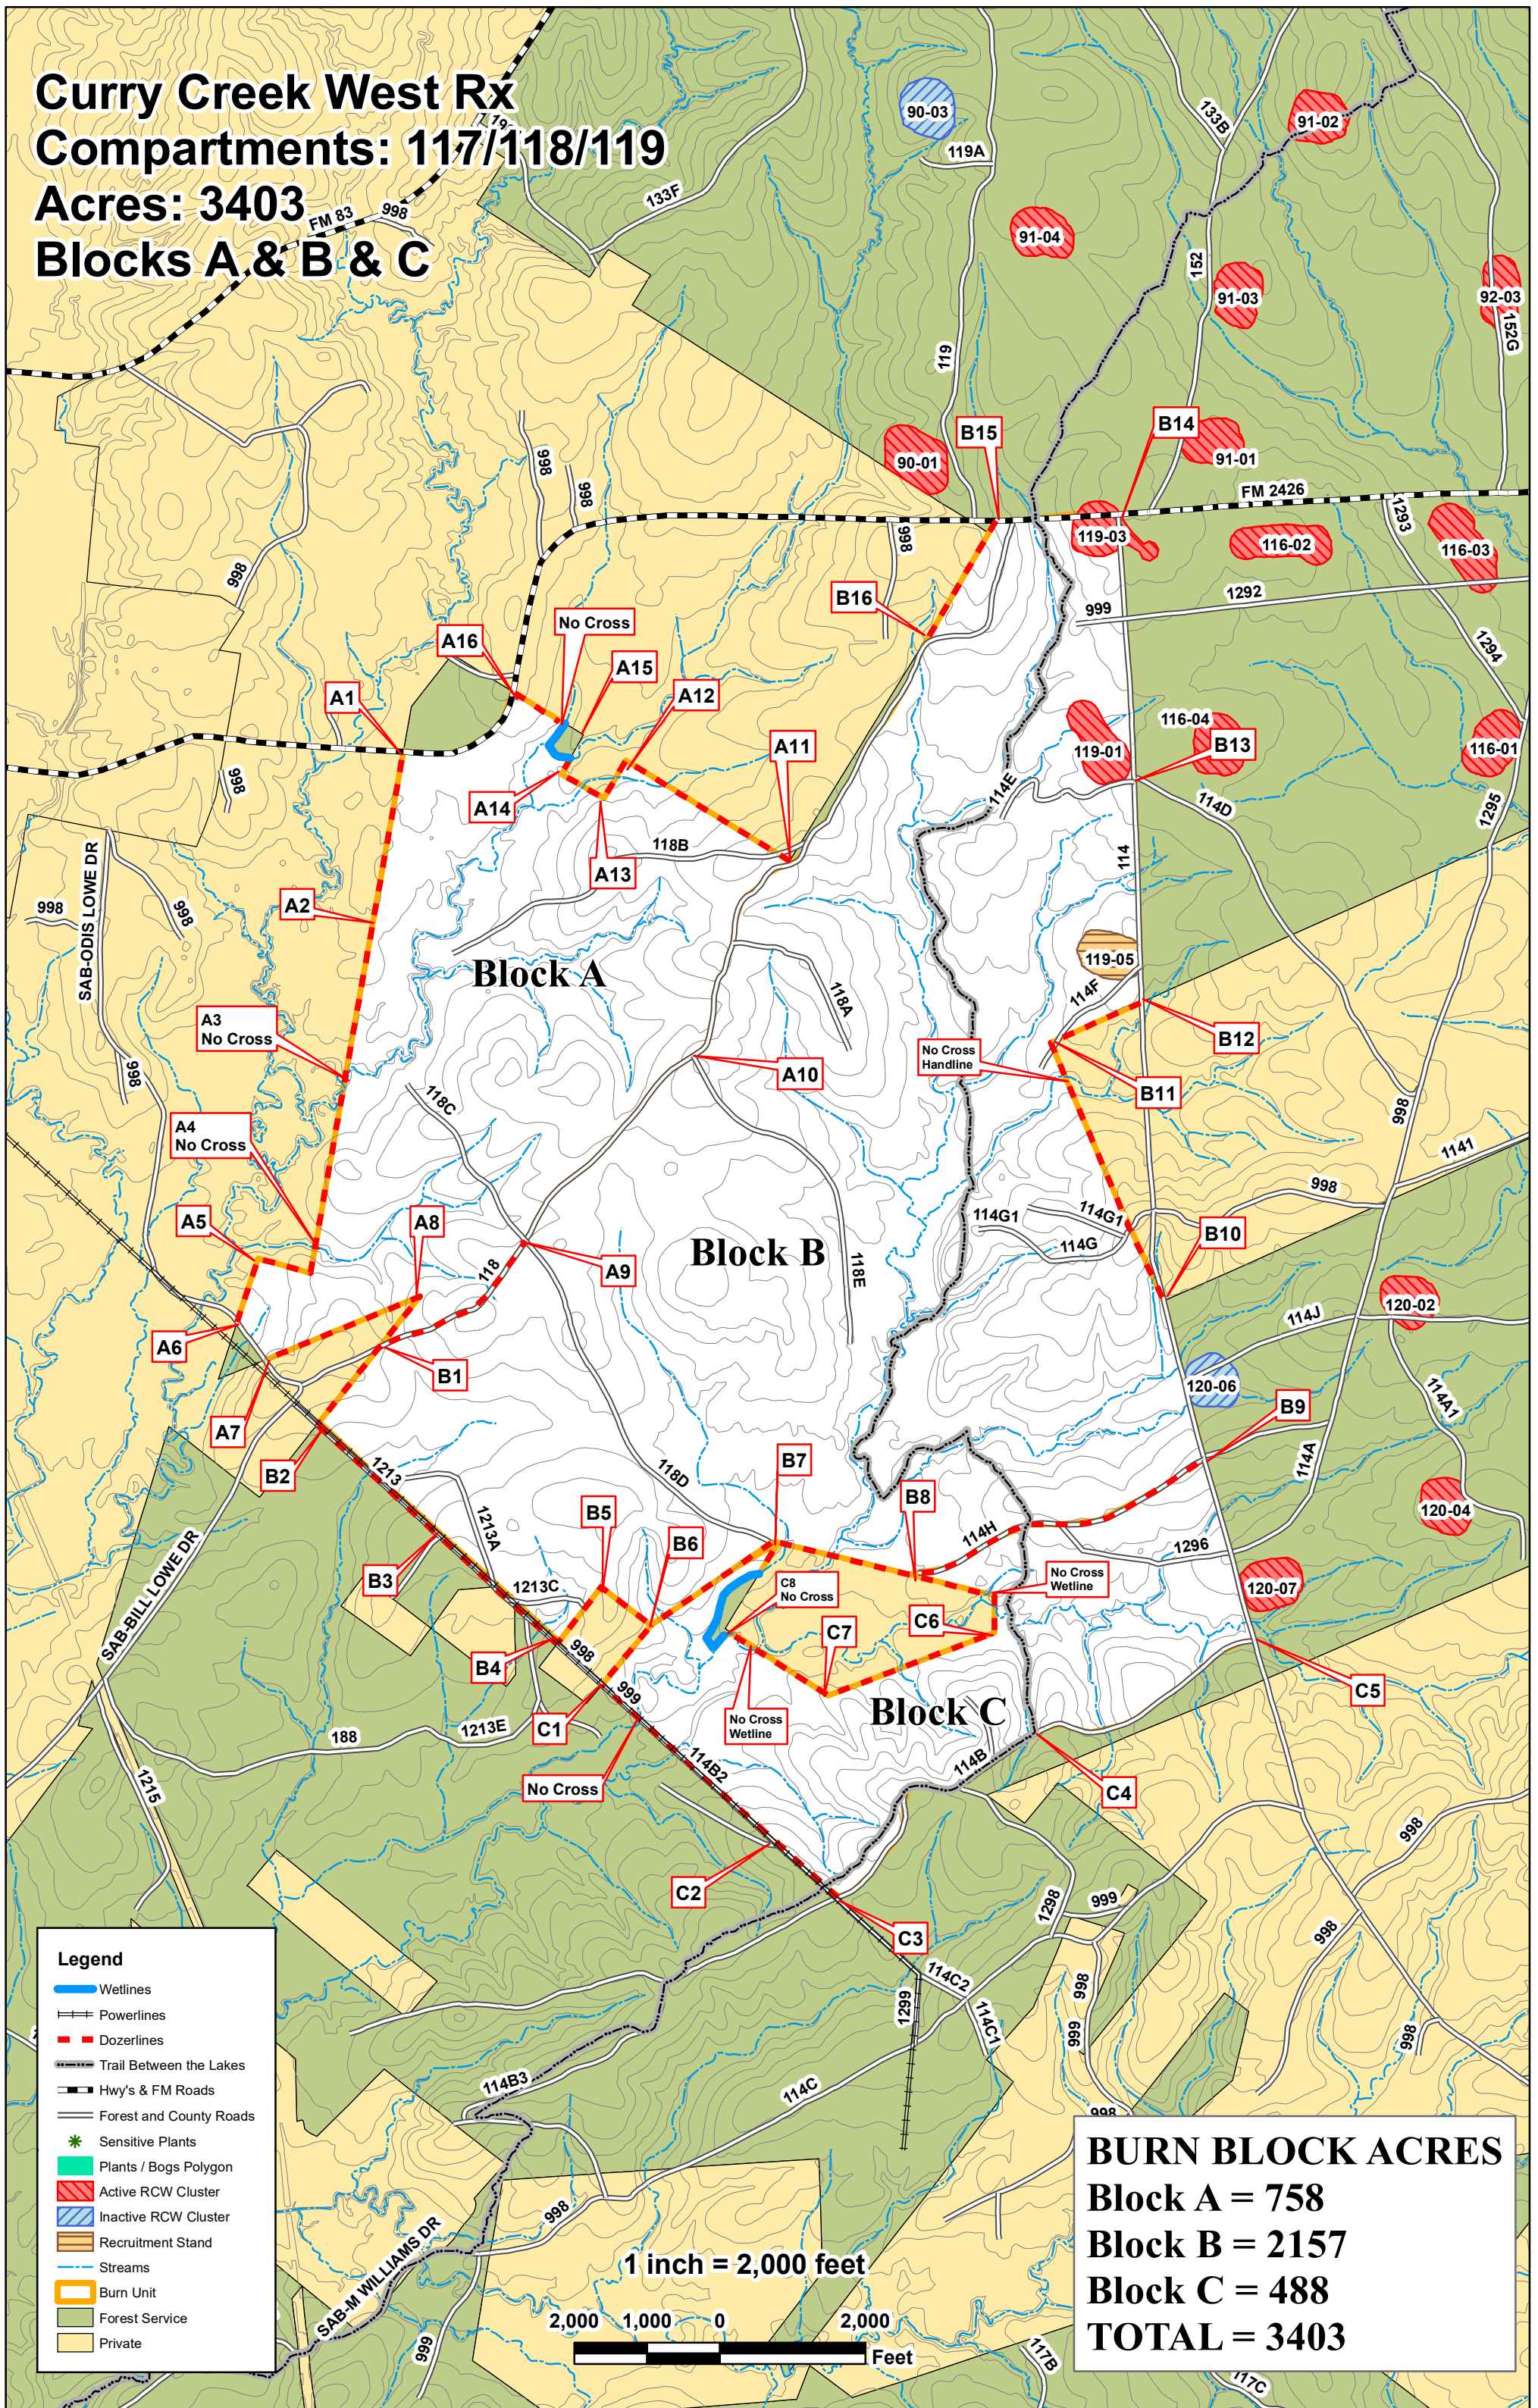

Curry Creek West Rx

Compartments: 117/118/119

Acres: 3403

Blocks A & B & C

- Legend**
- Wetlines
 - Powerlines
 - Dozerlines
 - Trail Between the Lakes
 - Hwy's & FM Roads
 - Forest and County Roads
 - * Sensitive Plants
 - Plants / Bogs Polygon
 - Active RCW Cluster
 - Inactive RCW Cluster
 - Recruitment Stand
 - Streams
 - Burn Unit
 - Forest Service
 - Private

BURN BLOCK ACRES

Block A = 758

Block B = 2157

Block C = 488

TOTAL = 3403