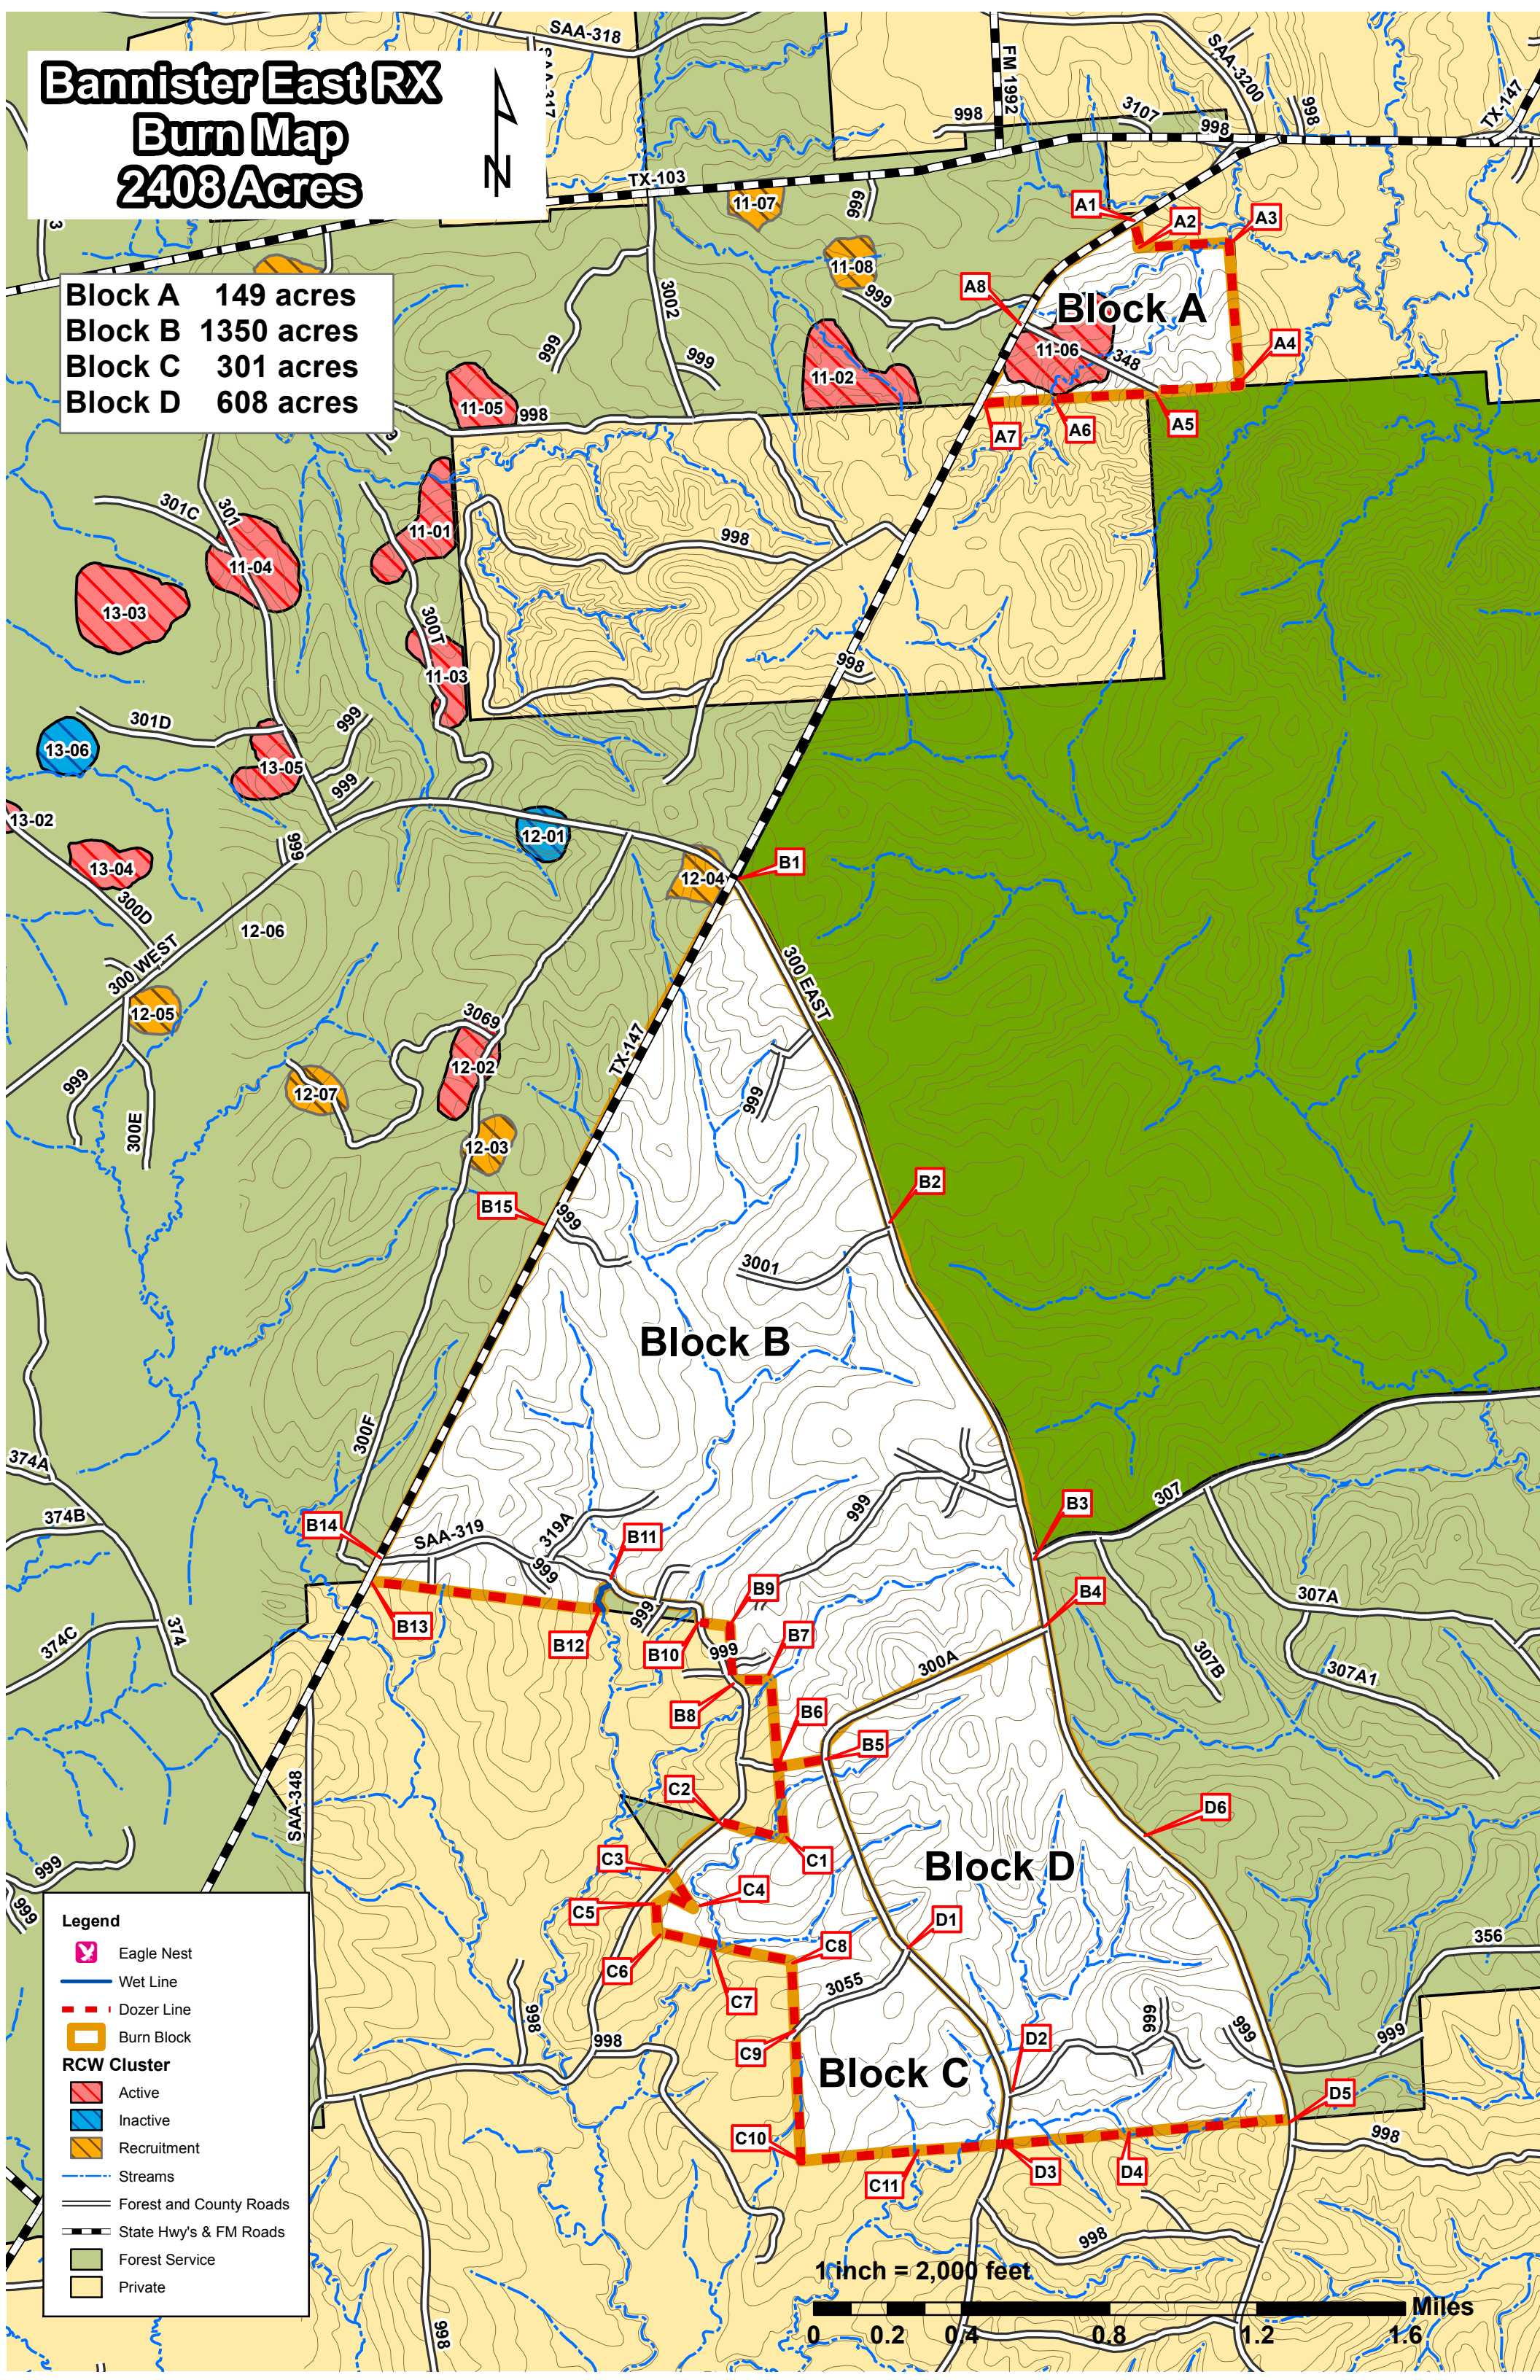

# Bannister East RX Burn Map 2408 Acres

Block A 149 acres  
Block B 1350 acres  
Block C 301 acres  
Block D 608 acres

**Legend**

- Eagle Nest
- Wet Line
- Dozer Line
- Burn Block
- RCW Cluster**
- Active
- Inactive
- Recruitment
- Streams
- Forest and County Roads
- State Hwy's & FM Roads
- Forest Service
- Private