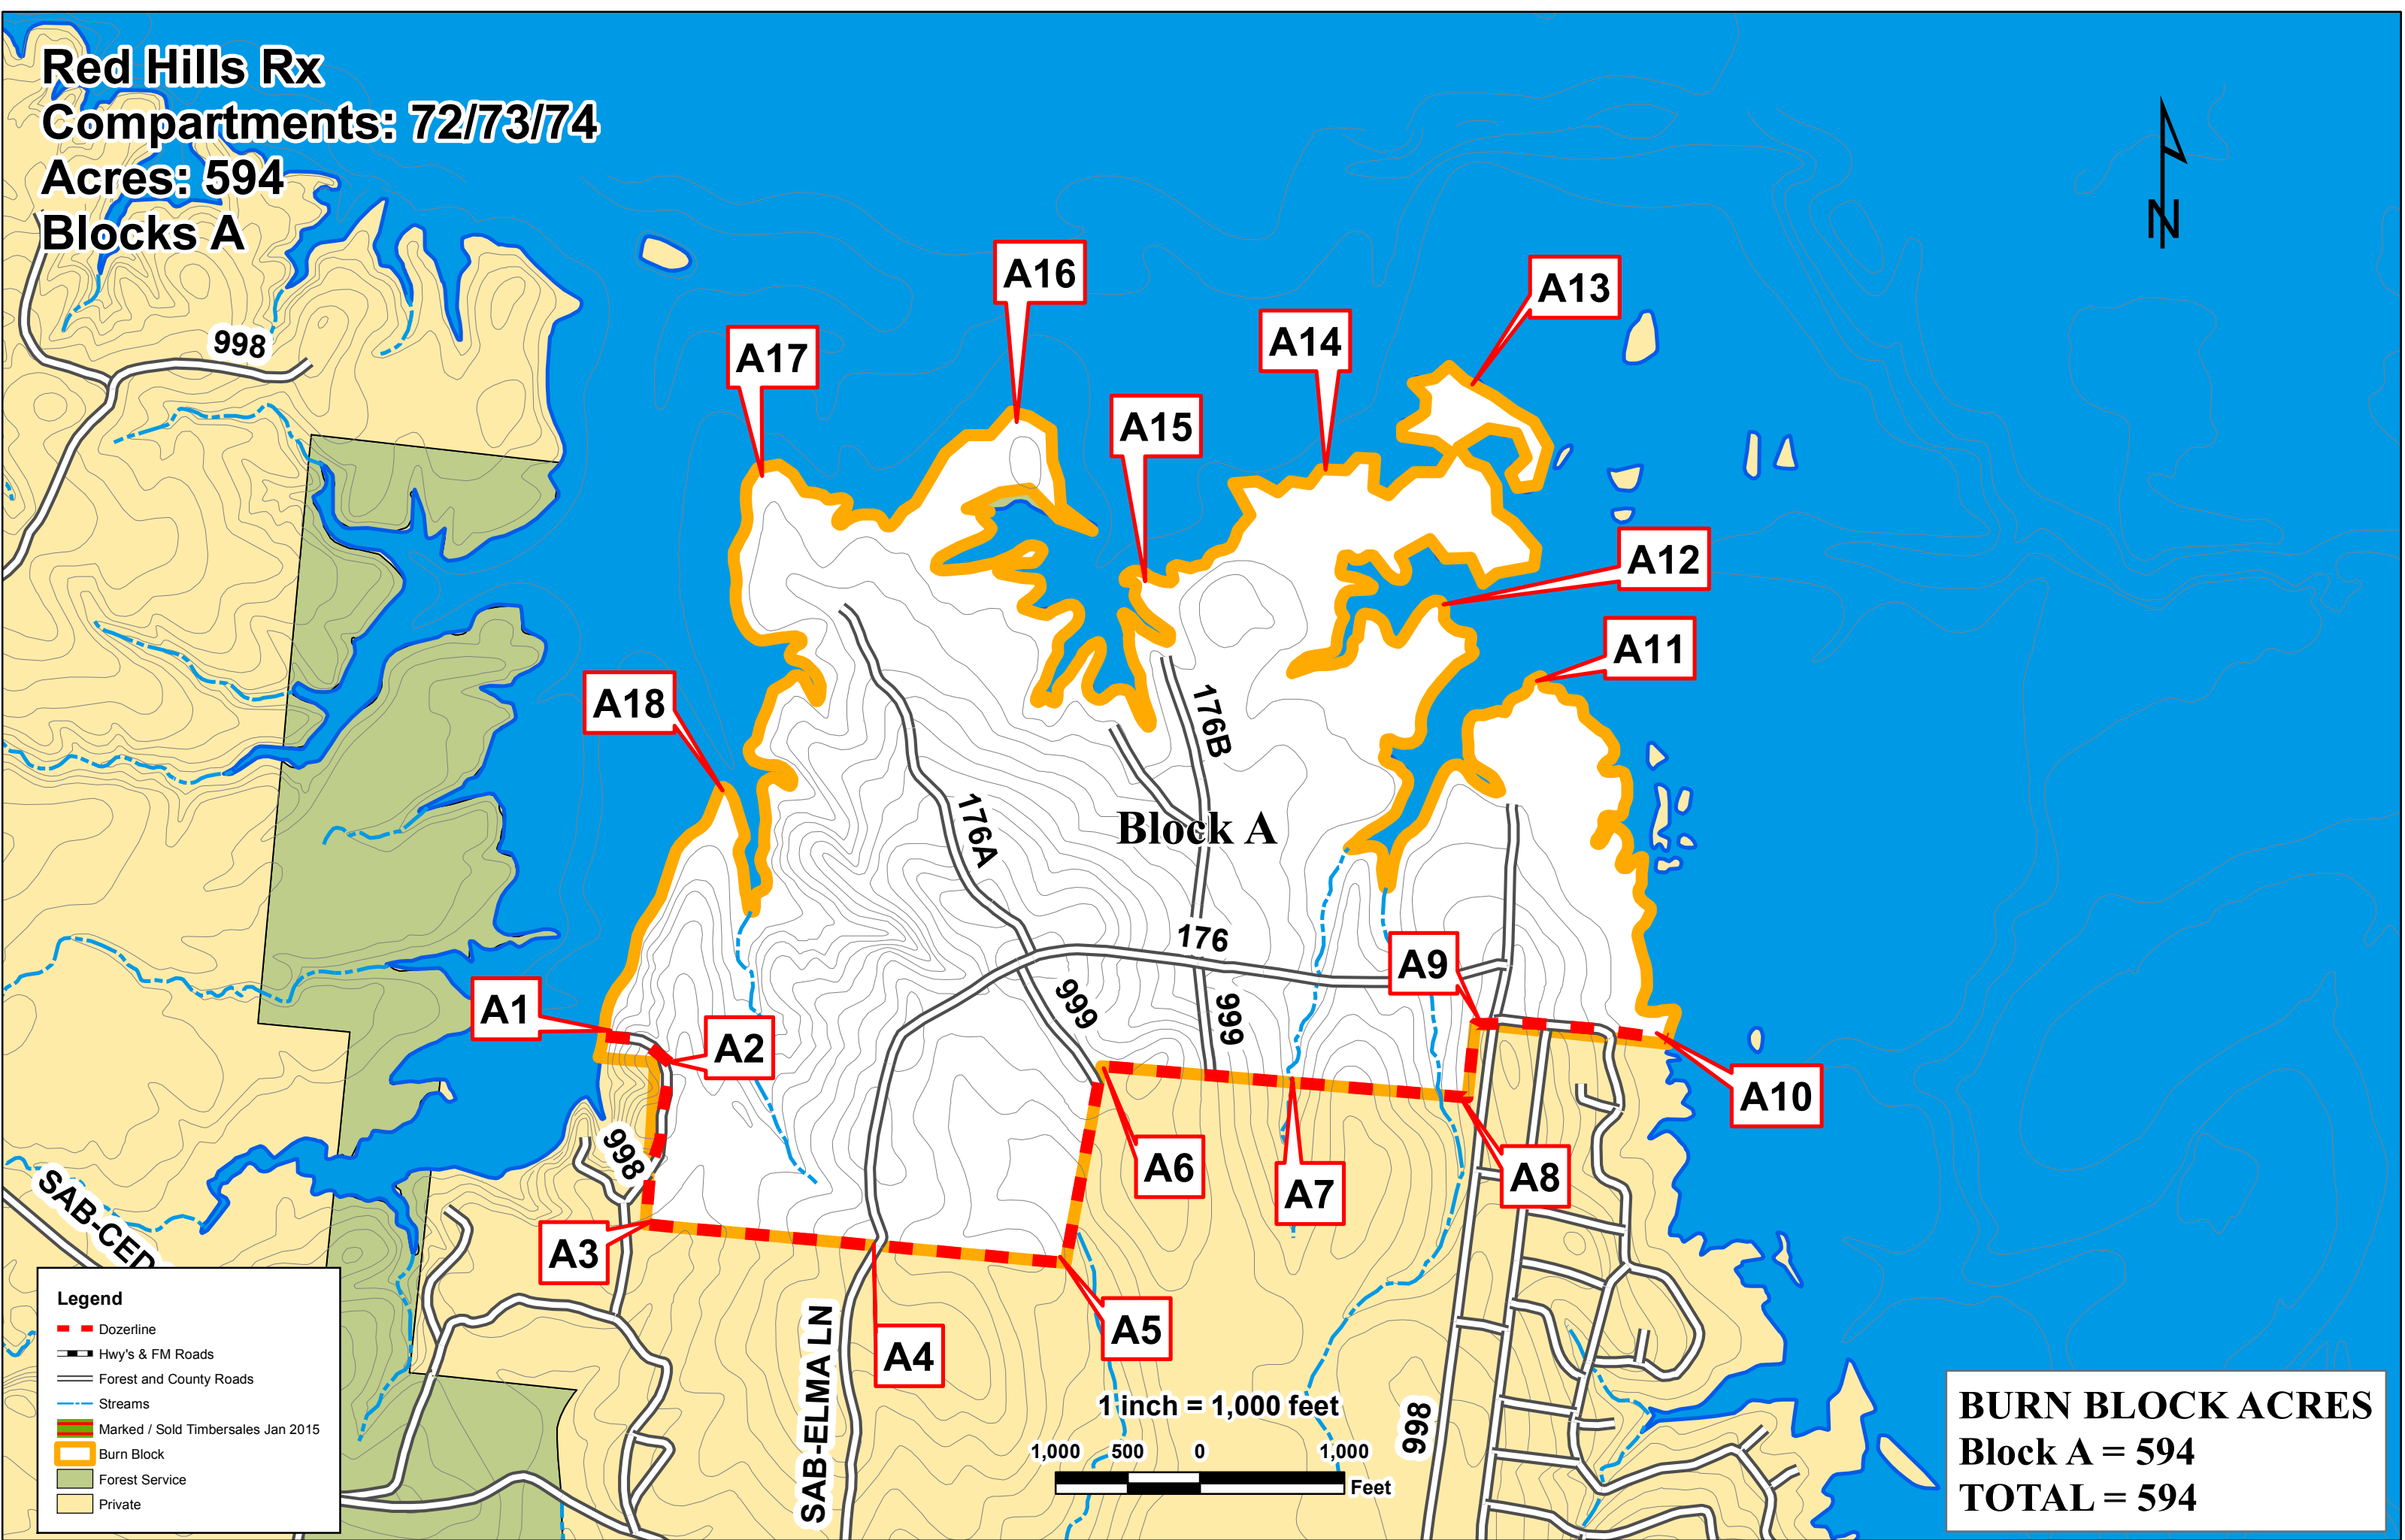

Red Hills Rx
Compartments: 72/73/74
Acres: 594
Blocks A

Legend

- Dozerline
- Hwy's & FM Roads
- Forest and County Roads
- Streams
- Marked / Sold Timbersales Jan 2015
- Burn Block
- Forest Service
- Private

BURN BLOCK ACRES
Block A = 594
TOTAL = 594