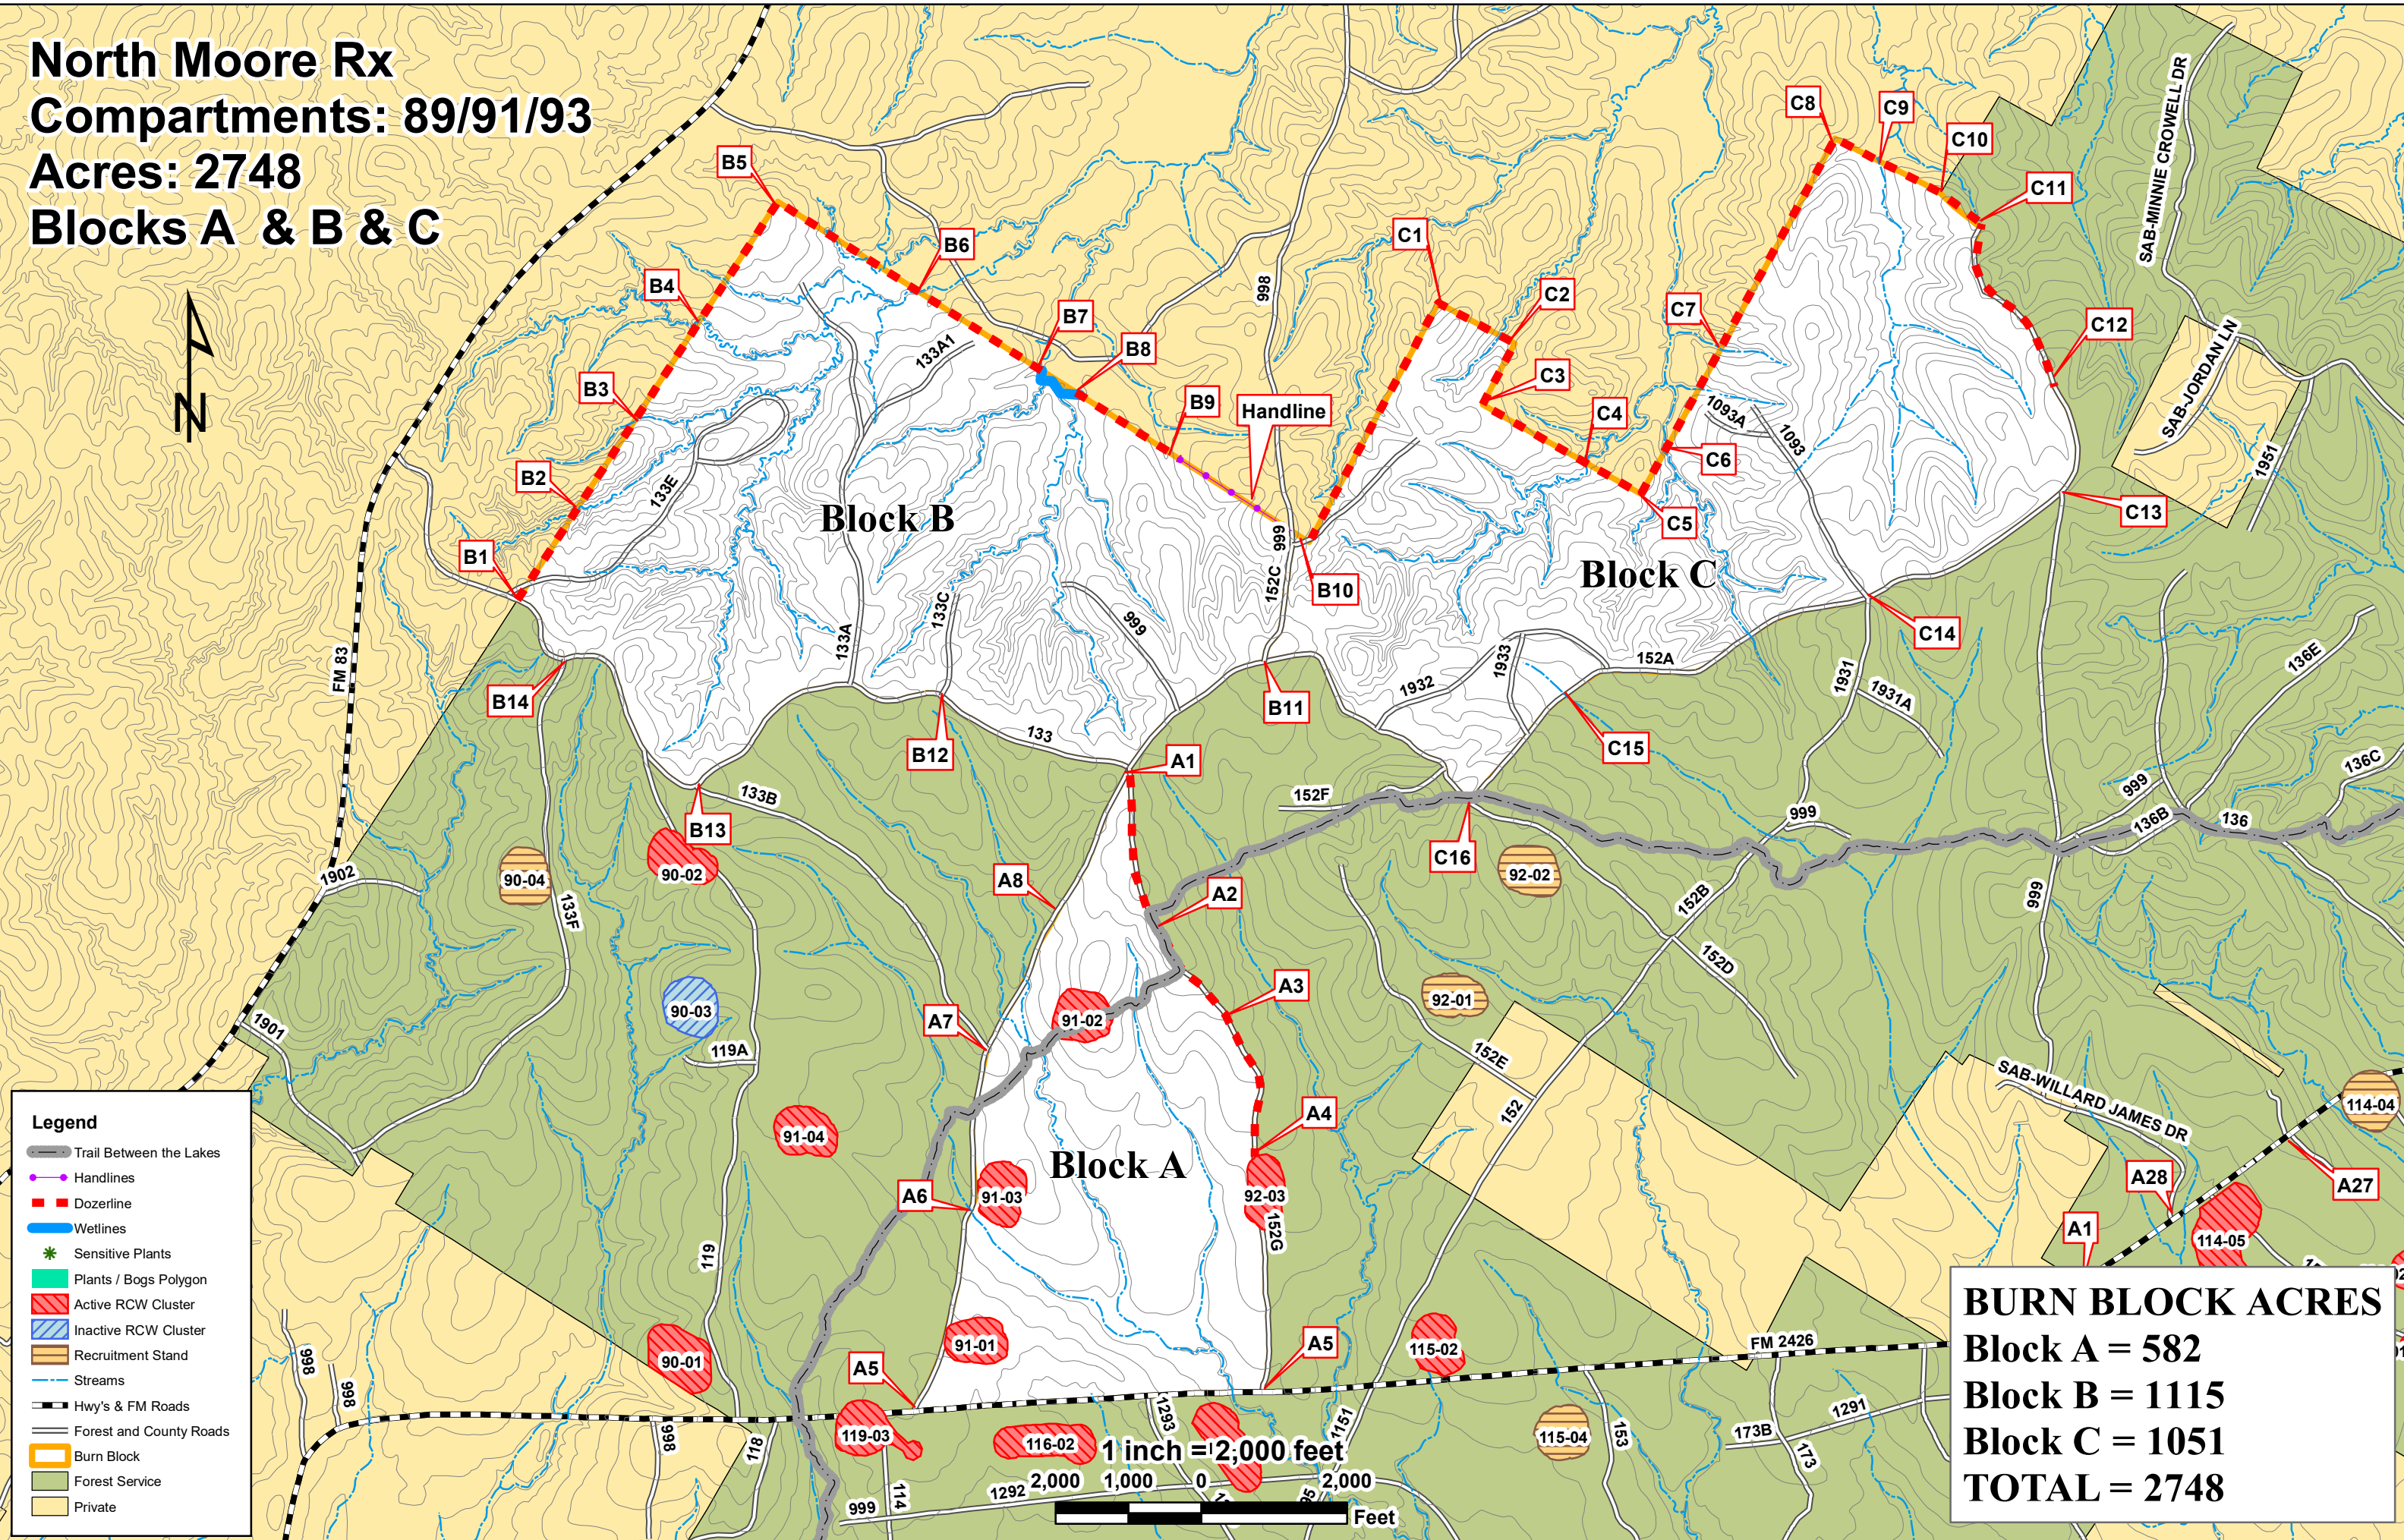

**North Moore Rx
 Compartments: 89/91/93
 Acres: 2748
 Blocks A & B & C**

Legend

- Trail Between the Lakes
- Handlines
- Dozerline
- Wetlines
- Sensitive Plants
- Plants / Bogs Polygon
- Active RCW Cluster
- Inactive RCW Cluster
- Recruitment Stand
- Streams
- Hwy's & FM Roads
- Forest and County Roads
- Burn Block
- Forest Service
- Private

BURN BLOCK ACRES

Block A	= 582
Block B	= 1115
Block C	= 1051
TOTAL	= 2748