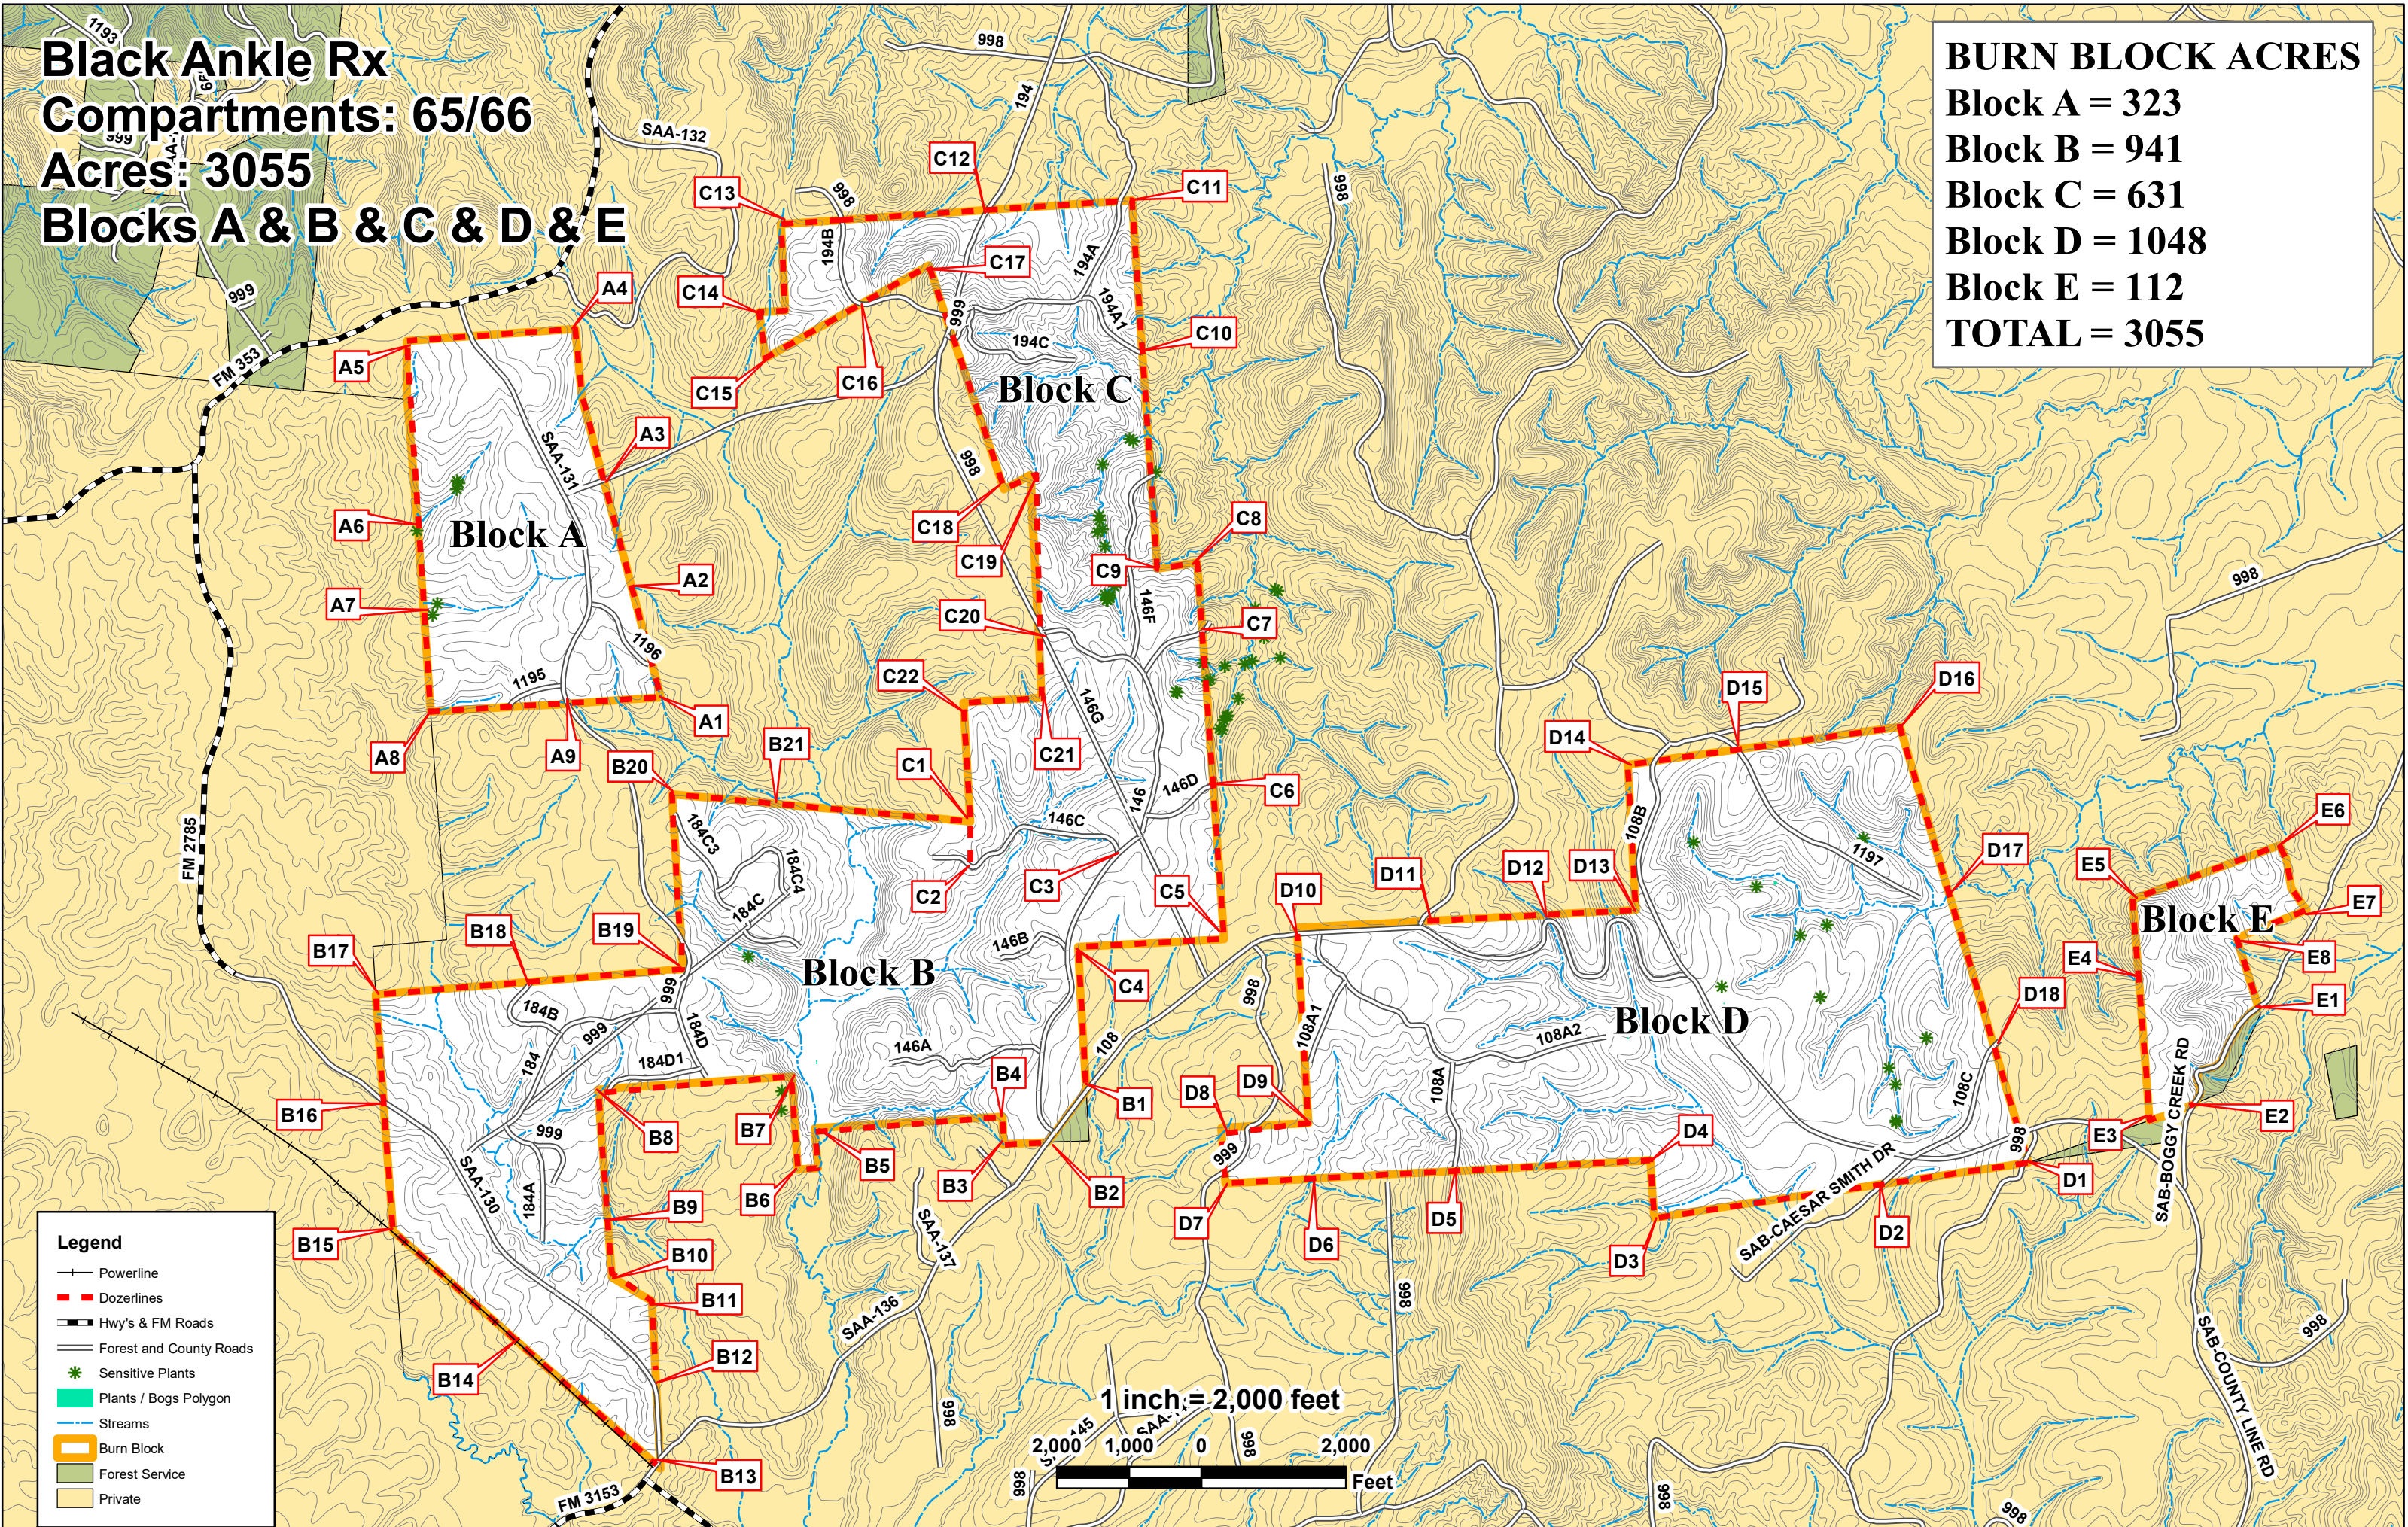

Black Ankle Rx
Compartments: 65/66
Acres: 3055
Blocks A & B & C & D & E

BURN BLOCK ACRES
Block A = 323
Block B = 941
Block C = 631
Block D = 1048
Block E = 112
TOTAL = 3055

Legend

- Powerline
- Dozerlines
- Hwy's & FM Roads
- Forest and County Roads
- * Sensitive Plants
- Plants / Bogs Polygon
- Streams
- Burn Block
- Forest Service
- Private