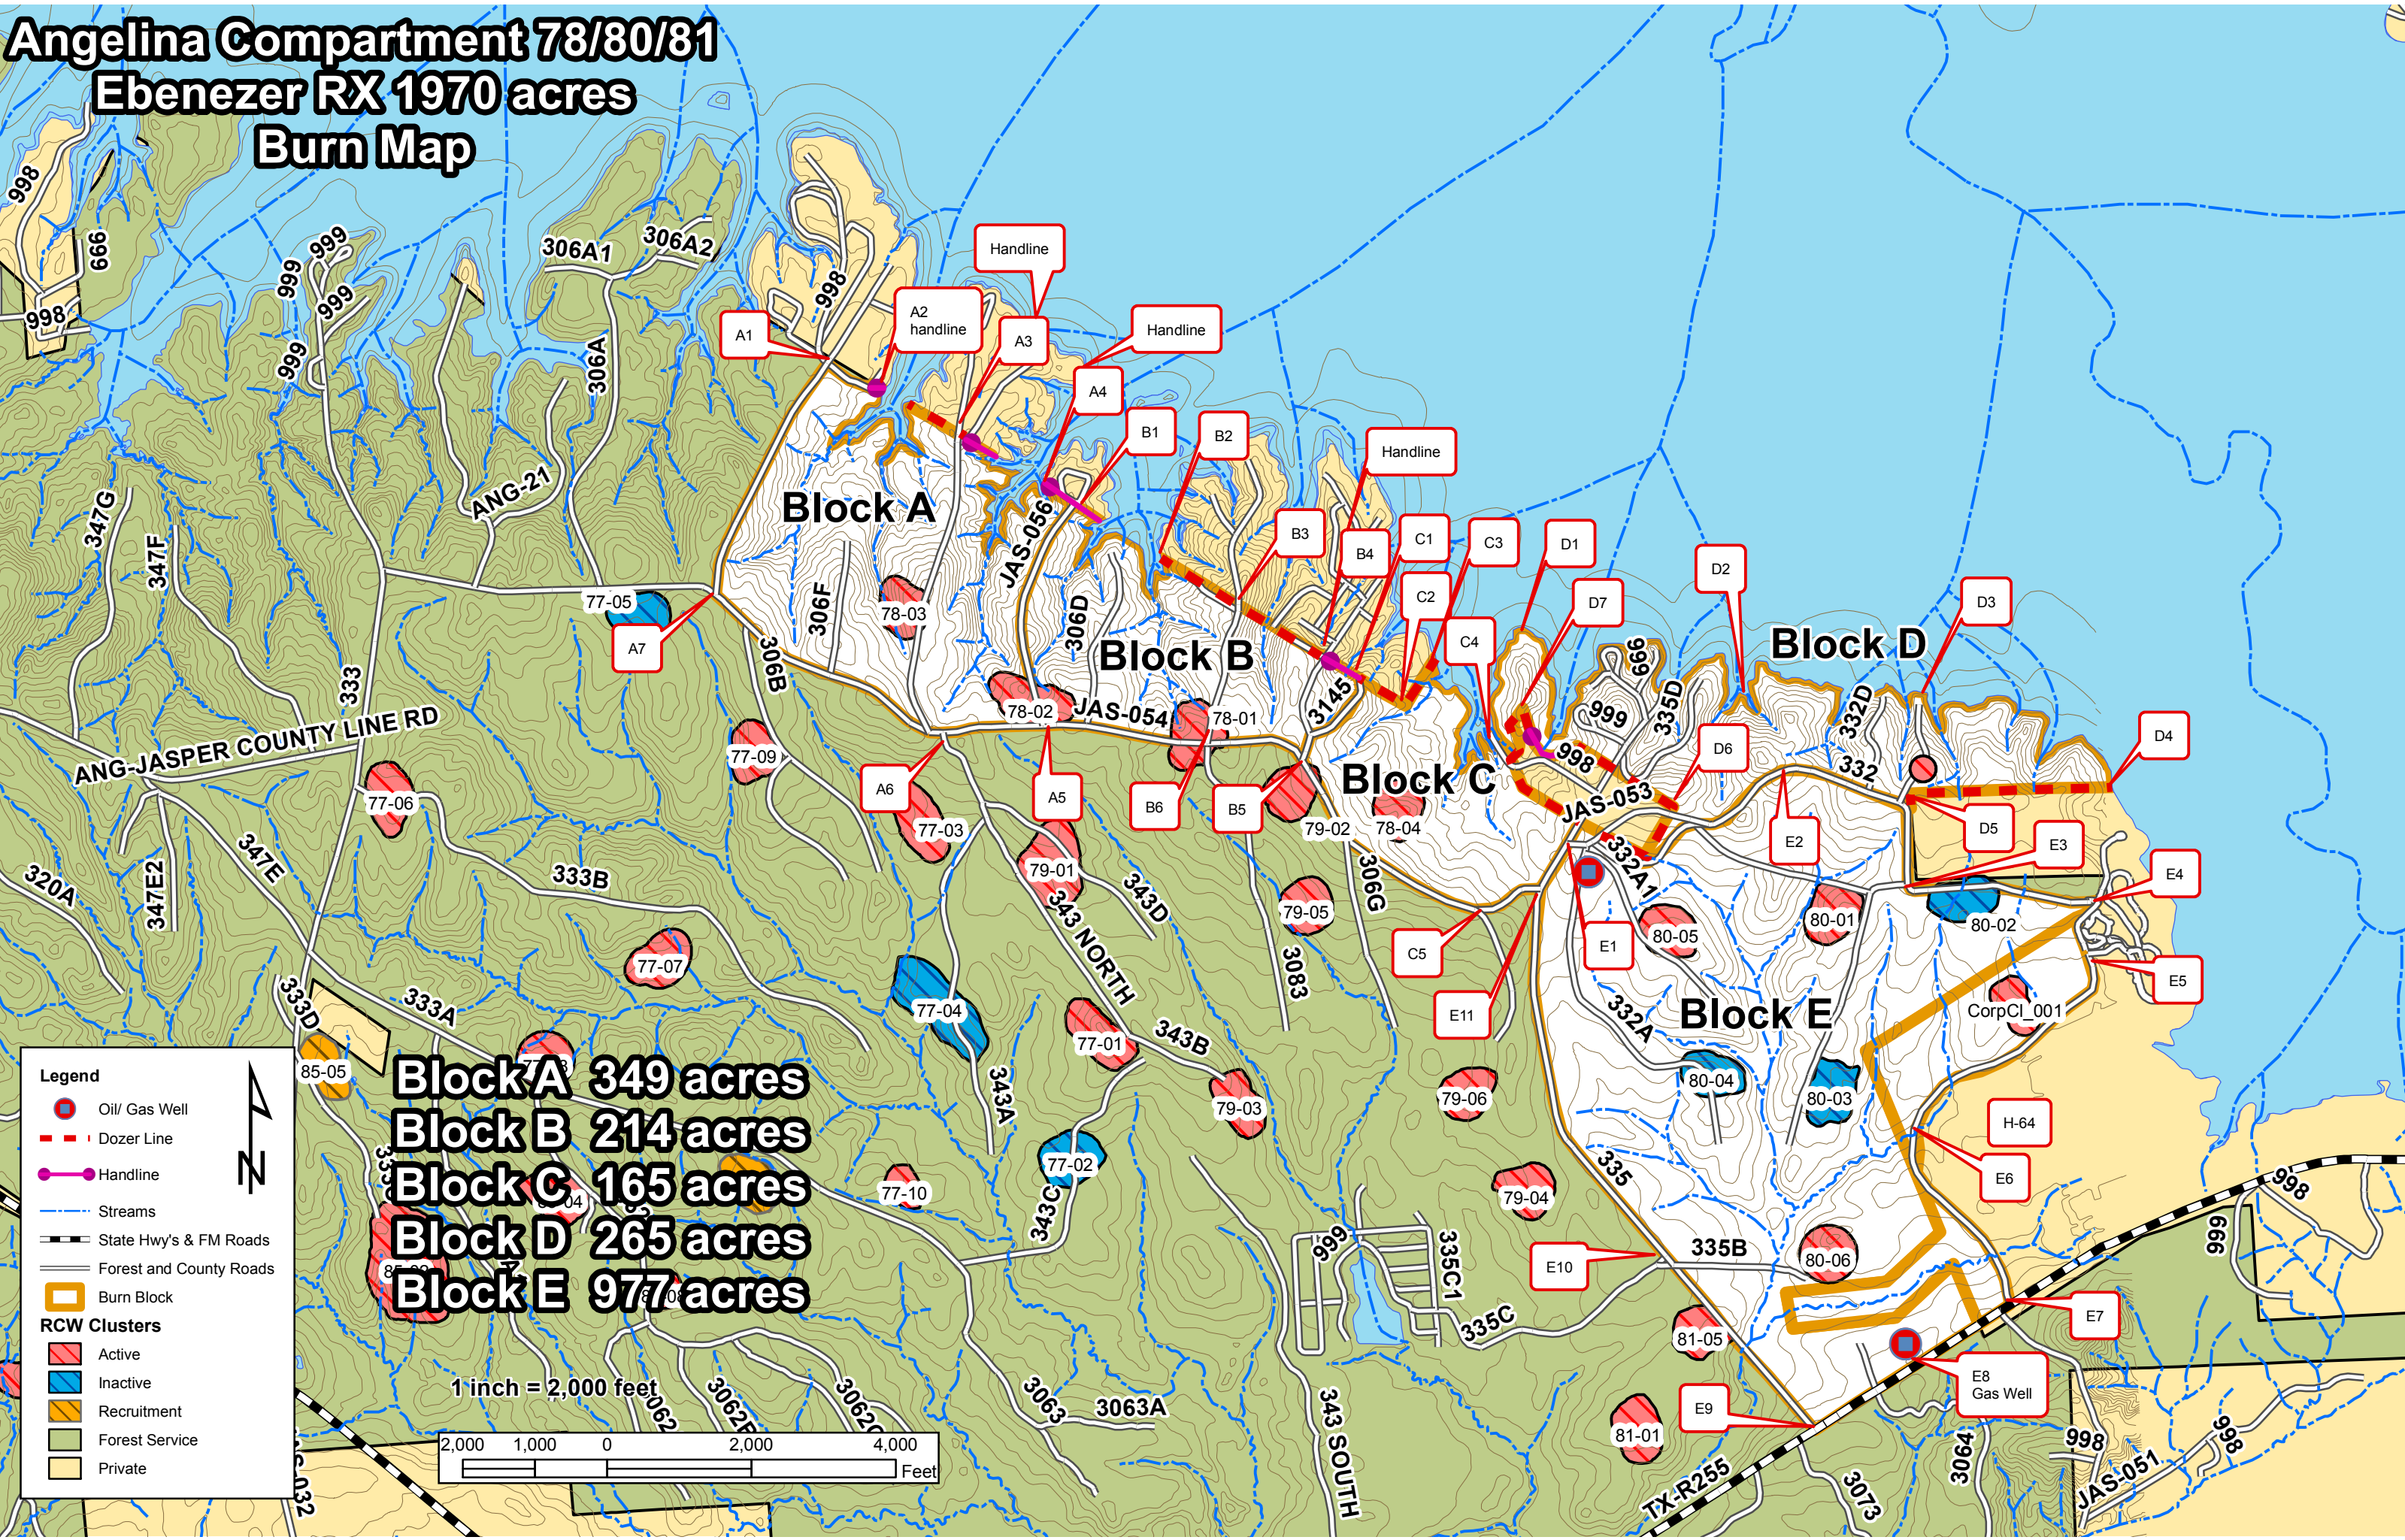

Angelina Compartment 78/80/81

Ebenezer RX 1970 acres

Burn Map

Block A 349 acres
Block B 214 acres
Block C 165 acres
Block D 265 acres
Block E 977 acres

Legend

- Oil/ Gas Well
- - - Dozer Line
- Handline
- Streams
- State Hwy's & FM Roads
- Forest and County Roads
- Burn Block

RCW Clusters

- Active
- Inactive
- Recruitment
- Forest Service
- Private