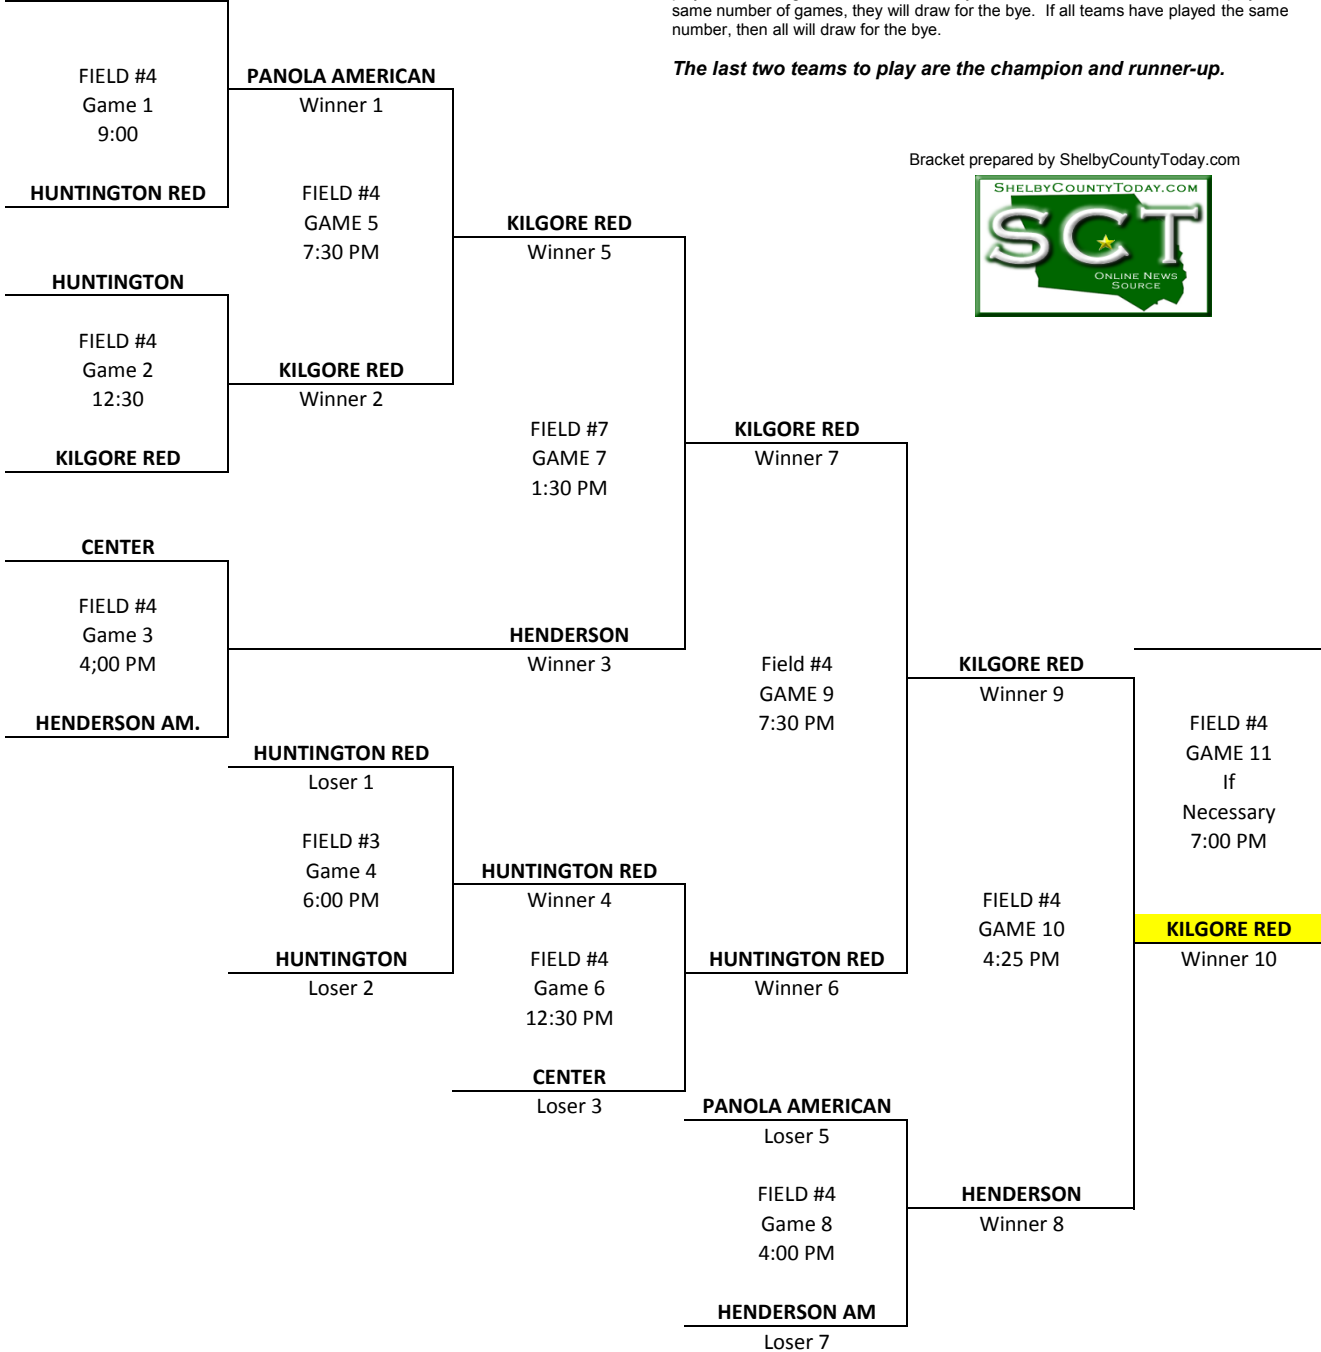

OFFICIAL DIXIE YOUTH BASEBALL SIX-TEAM DOUBLE ELIMINATION BRACKET
MACHINE PITCH SOUTH LARGE DIVISION - JULY 4 - 6 - CENTER, TEXAS

4-Jul	4-Jul	5-Jul	5-Jul	6-Jul	6-Jul
Adults \$10		Adults \$8		Adults \$4	
Children \$4 (6 to 12)		Children \$3 (6 to 12)		Children \$2 (6 to 12)	
Day Pass		Day Pass		Day Pass	

PANOLA AMERICAN

NOTE: If, after Game #9, there are three teams with one loss each, the team having played the most games will receive the bye in Game #11. If two teams have played the same number of games, they will draw for the bye. If all teams have played the same number, then all will draw for the bye.

The last two teams to play are the champion and runner-up.

Bracket prepared by ShelbyCountyToday.com

NOTE: IN CASE GAMES ARE OVER EARLY, TEAMS MUST BE AT FIELDS READY TO PLAY 30 MINUTES PRIOR TO GAME TIME.